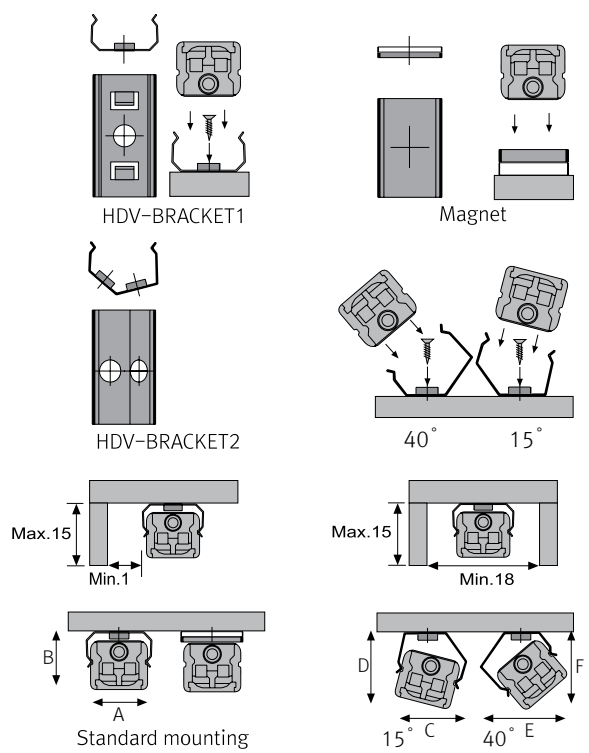

Installation

Max. connection

- DIVA2 RGB : 75Watt in one row (single power feed)
- LED Driver

LED Driver Model Name	Max. units for LED Driver		
	24V/15W	24V/30W	24V/75W
DIVA300RGB	2	5	12
DIVA600RGB	1	2	6
DIVA900RGB	-	1	4

	A(mm)	B(mm)	C(mm)	D(mm)	E(mm)	F(mm)
Flat type	16.8	14.2	17.5	16.5	19.1	17.5