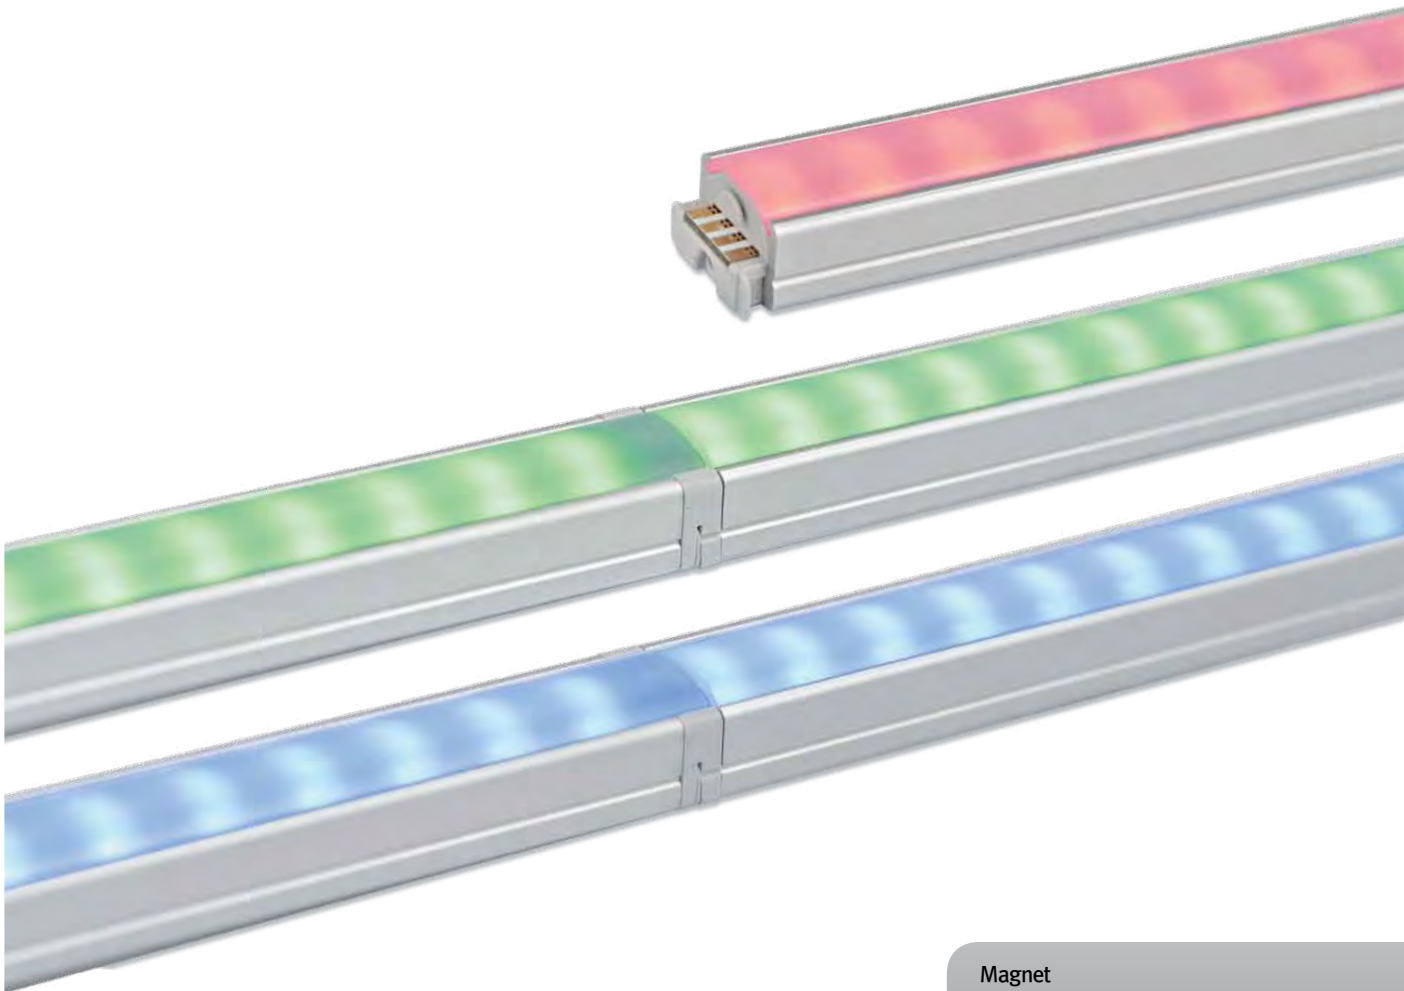

Product Features

- Super Slim liner LED with RGB color changing output
- Quick connection system between fixtures
- Many lengths available
- Various mounting methods including magnetic
- To be used with constant voltage DC 24V driver
- Dimmable with available accessories

Specification

- Voltage : DC 24V
- Operating temperature : 0~45° C
- Lamp life : 40,000hr
- RGB color changing
- Degree of protection IP20

Magnet

DIVA 2 RGB
Color changing

DIVA2 RGB 6W Length (285 mm)

DIVA2 RGB 12W Length (565 mm)

DIVA2 RGB 18W Length (845 mm)

Dimension

* Fixture

Model Name	Power Input (V)	Lamp Power (W)	A (mm)	B (mm)	C (mm)	D (mm)	E (mm)	F (mm)	G (mm)
DIVA300RGB	DC 24	6.2	280	285	302	16	14	15	12.5
DIVA600RGB	DC 24	12.4	560	565	582	16	14	15	12.5
DIVA900RGB	DC 24	18.6	840	845	862	16	14	15	12.5