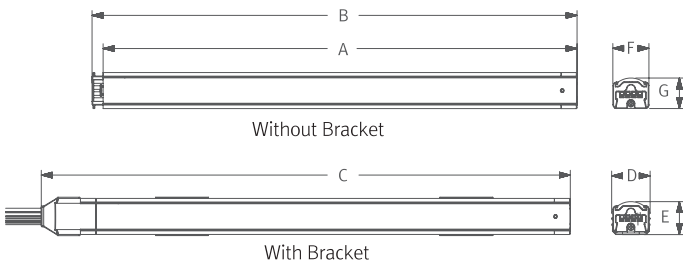

Product Features

- Super Slim liner LED with RGB color changing output
- Quick connection system between fixtures
- Many lengths available
- Various mounting methods including magnetic
- To be used with constant voltage DC 24V driver
- Dimmable with available accessories

Specification

- Voltage : DC 24V
- Operating temperature : 0~45° C
- Lamp life : 40,000hr
- RGB color changing
- Degree of protection IP20

Magnet

DIVA 2 RGB
Color changing

DIVA2 RGB 6W Length (285 mm)

DIVA2 RGB 12W Length (565 mm)

DIVA2 RGB 18W Length (845 mm)

Dimension

* Fixture

Model Name	Power Input (V)	Lamp Power (W)	A (mm)	B (mm)	C (mm)	D (mm)	E (mm)	F (mm)	G (mm)
DIVA300RGB	DC 24	6.2	280	285	302	16	14	15	12.5
DIVA600RGB	DC 24	12.4	560	565	582	16	14	15	12.5
DIVA900RGB	DC 24	18.6	840	845	862	16	14	15	12.5

	A(mm)	B(mm)	C(mm)	D(mm)	E(mm)	F(mm)
Flat type	16.8	14.2	17.5	16.5	19.1	17.5

Accessories

Ⓐ Connecting cables (Between DIVARGB & DIVARGB)

DVKRGB-150	DVKRGB-300	DVKRGB-600	DVKRGB-1200	DVKRGB-1800
150mm(6inch)	300mm(1feet)	600mm(2feet)	1200mm(4feet)	1800mm(6feet)