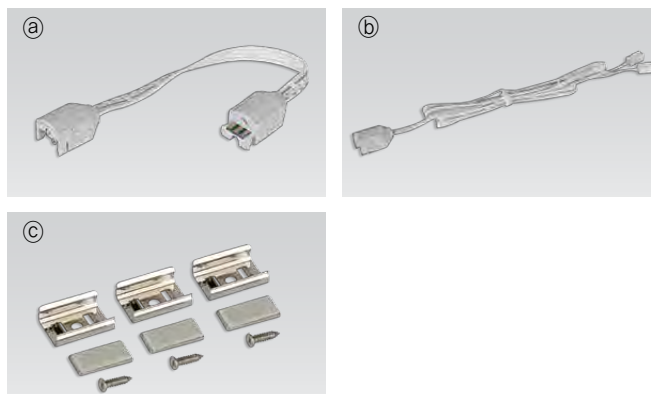

Product Features

- Super Slim liner LED with RGB color changing output
- Quick connection system between fixtures
- Many lengths available
- Various mounting methods including magnetic
- To be used with constant voltage DC 24V driver
- Dimmable with available accessories

Specification

- Voltage : DC 24V
- Operating temperature : 0~45° C
- Lamp life : 40,000hr
- RGB color changing
- Degree of protection IP20

Magnet

DIVA 2 RGB
Color changing

DIVA2 RGB 6W Length (285 mm)

DIVA2 RGB 12W Length (565 mm)

	A(mm)	B(mm)	C(mm)	D(mm)	E(mm)	F(mm)
Flat type	16.8	14.2	17.5	16.5	19.1	17.5

Accessories

Ⓐ Connecting cables (Between DIVARGB & DIVARGB)

DVKRGB-150	DVKRGB-300	DVKRGB-600	DVKRGB-1200	DVKRGB-1800
150mm(6inch)	300mm(1feet)	600mm(2feet)	1200mm(4feet)	1800mm(6feet)

Ⓑ Power feed : D AK-RGB-025

Power feed 2500mm (Between DIVARGB & 6-way distributor)

Ⓒ Mounting bracket : DV2RGB-CLIP

Included in fixture

Anschluß-Belegung