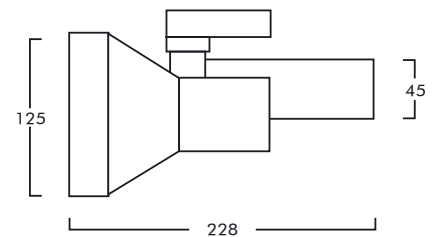

Pluris LED⁺

3-Phase Track Light

LED

Bluetooth 4.0

Scene control

Time control

Article No.	Product Name	Color	LED Lumen	CCT	CRI	Cooling	LED Power	Reflector
S2.15.1830/S2.15.1830 ⁺	3-Phase Track Light Pluris LED/Pluris LED ⁺	Grey	3630lm	3000K	>80Ra	Passive	26W	36°
S2.15.2830/S2.15.2830 ⁺	3-Phase Track Light Pluris LED/Pluris LED ⁺	White	3630lm	3000K	>80Ra	Passive	26W	36°
S2.15.3830/S2.15.3830 ⁺	3-Phase Track Light Pluris LED/Pluris LED ⁺	Black	3630lm	3000K	>80Ra	Passive	26W	36°
S2.15.1840/S2.15.1840 ⁺	3-Phase Track Light Pluris LED/Pluris LED ⁺	Grey	3780lm	4000K	>80Ra	Passive	26W	36°
S2.15.2840/S2.15.2840 ⁺	3-Phase Track Light Pluris LED/Pluris LED ⁺	White	3780lm	4000K	>80Ra	Passive	26W	36°
S2.15.3840/S2.15.3840 ⁺	3-Phase Track Light Pluris LED/Pluris LED ⁺	Black	3780lm	4000K	>80Ra	Passive	26W	36°
S2.15.1831/S2.15.1831 ⁺	3-Phase Track Light Pluris LED/Pluris LED ⁺	Grey	4410lm	3000K	>80Ra	Passive	33W	36°
S2.15.2831/S2.15.2831 ⁺	3-Phase Track Light Pluris LED/Pluris LED ⁺	White	4410lm	3000K	>80Ra	Passive	33W	36°
S2.15.2831/S2.15.2831 ⁺	3-Phase Track Light Pluris LED/Pluris LED ⁺	Black	4410lm	3000K	>80Ra	Passive	33W	36°
S2.15.1841/S2.15.1841 ⁺	3-Phase Track Light Pluris LED/Pluris LED ⁺	Grey	4590lm	4000K	>80Ra	Passive	33W	36°
S2.15.2841/S2.15.2841 ⁺	3-Phase Track Light Pluris LED/Pluris LED ⁺	White	4590lm	4000K	>80Ra	Passive	33W	36°
S2.15.3841/S2.15.3841 ⁺	3-Phase Track Light Pluris LED/Pluris LED ⁺	Black	4590lm	4000K	>80Ra	Passive	33W	36°

Pluris LED

3-Phase Track Light

LED

3-Phasen-Stromschienenstrahler

Artikelnummer	P15w-4590-840PH-xx°
Farbe	weiß (optional: schwarz u. grau)
Farbtemperatur	4000K (optional: 3000K)
Farbwiedergabe	CRI>80 (optional: >90)
LED-Lichtstrom	4590lm (4000K) / 4410lm (3000K)
LED-Leistung	33W (26W)
Systemleistung	38W (31W)
Abstrahlwinkel	xx= 12° / 24° / 36° / 50°
optional	dimmbar (Bluetooth 4.0)