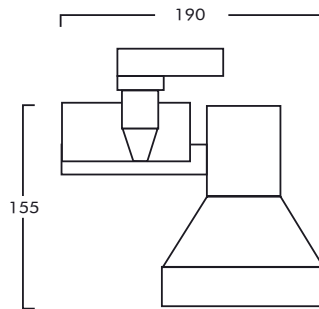

Pluris LED⁺

3-Phase Track Light

LED

Bluetooth 4.0

Scene control

Time control

Article No.	Product Name	Color	LED Lumen	CCT	CRI	Cooling	LED Power	Reflector
S2.15.1830/S2.15.1830 ⁺	3-Phase Track Light Pluris LED/Pluris LED ⁺	Grey	3630lm	3000K	>80Ra	Passive	26W	36°
S2.15.2830/S2.15.2830 ⁺	3-Phase Track Light Pluris LED/Pluris LED ⁺	White	3630lm	3000K	>80Ra	Passive	26W	36°
S2.15.3830/S2.15.3830 ⁺	3-Phase Track Light Pluris LED/Pluris LED ⁺	Black	3630lm	3000K	>80Ra	Passive	26W	36°
S2.15.1840/S2.15.1840 ⁺	3-Phase Track Light Pluris LED/Pluris LED ⁺	Grey	3780lm	4000K	>80Ra	Passive	26W	36°
S2.15.2840/S2.15.2840 ⁺	3-Phase Track Light Pluris LED/Pluris LED ⁺	White	3780lm	4000K	>80Ra	Passive	26W	36°
S2.15.3840/S2.15.3840 ⁺	3-Phase Track Light Pluris LED/Pluris LED ⁺	Black	3780lm	4000K	>80Ra	Passive	26W	36°
S2.15.1831/S2.15.1831 ⁺	3-Phase Track Light Pluris LED/Pluris LED ⁺	Grey	4410lm	3000K	>80Ra	Passive	33W	36°
S2.15.2831/S2.15.2831 ⁺	3-Phase Track Light Pluris LED/Pluris LED ⁺	White	4410lm	3000K	>80Ra	Passive	33W	36°
S2.15.2831/S2.15.2831 ⁺	3-Phase Track Light Pluris LED/Pluris LED ⁺	Black	4410lm	3000K	>80Ra	Passive	33W	36°
S2.15.1841/S2.15.1841 ⁺	3-Phase Track Light Pluris LED/Pluris LED ⁺	Grey	4590lm	4000K	>80Ra	Passive	33W	36°
S2.15.2841/S2.15.2841 ⁺	3-Phase Track Light Pluris LED/Pluris LED ⁺	White	4590lm	4000K	>80Ra	Passive	33W	36°
S2.15.3841/S2.15.3841 ⁺	3-Phase Track Light Pluris LED/Pluris LED ⁺	Black	4590lm	4000K	>80Ra	Passive	33W	36°

Pluris LED

3-Phase Track Light

LED

3-Phasen-Stromschienenstrahler

Artikelnummer	P15w-4590-840PH-xx°
Farbe	weiß (optional: schwarz u. grau)
Farbtemperatur	4000K (optional: 3000K)
Farbwiedergabe	CRI>80 (optional: >90)
LED-Lichtstrom	4590lm (4000K) / 4410lm (3000K)
LED-Leistung	33W (26W)
Systemleistung	38W (31W)
Abstrahlwinkel	xx= 12° / 24° / 36° / 50°
optional	dimmbar (Bluetooth 4.0)